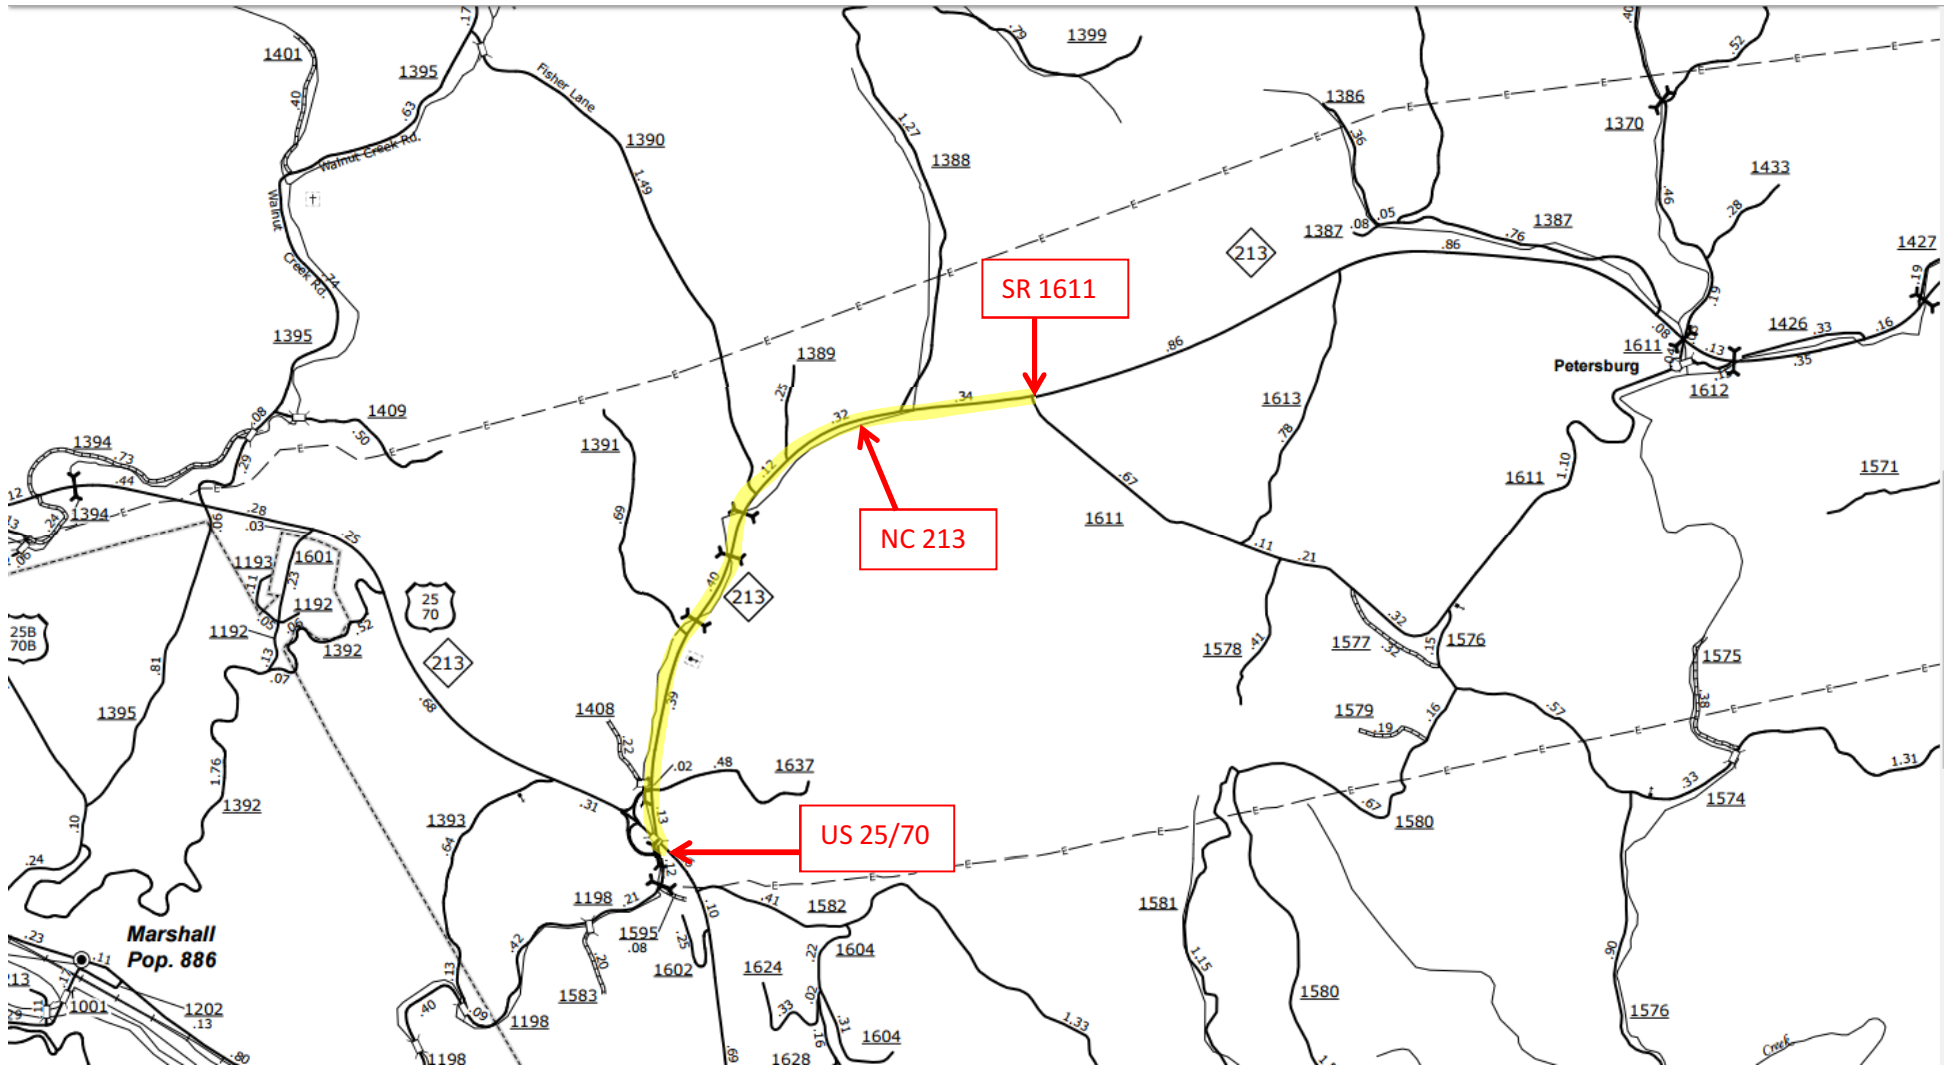

Crack Sealing on US 19 from I-26 to Yancey County Line

Crack Sealing on NC 213 from SR 1370 (Grapevine Road) to SR 1549 (Calvin Edney Rd)

Crack Sealing Map for NC 213 from US 25/70 to SR 1611 (Silvermill Road)

Crack Sealing Map for NC 212 from NC 208 to Tennessee State Line