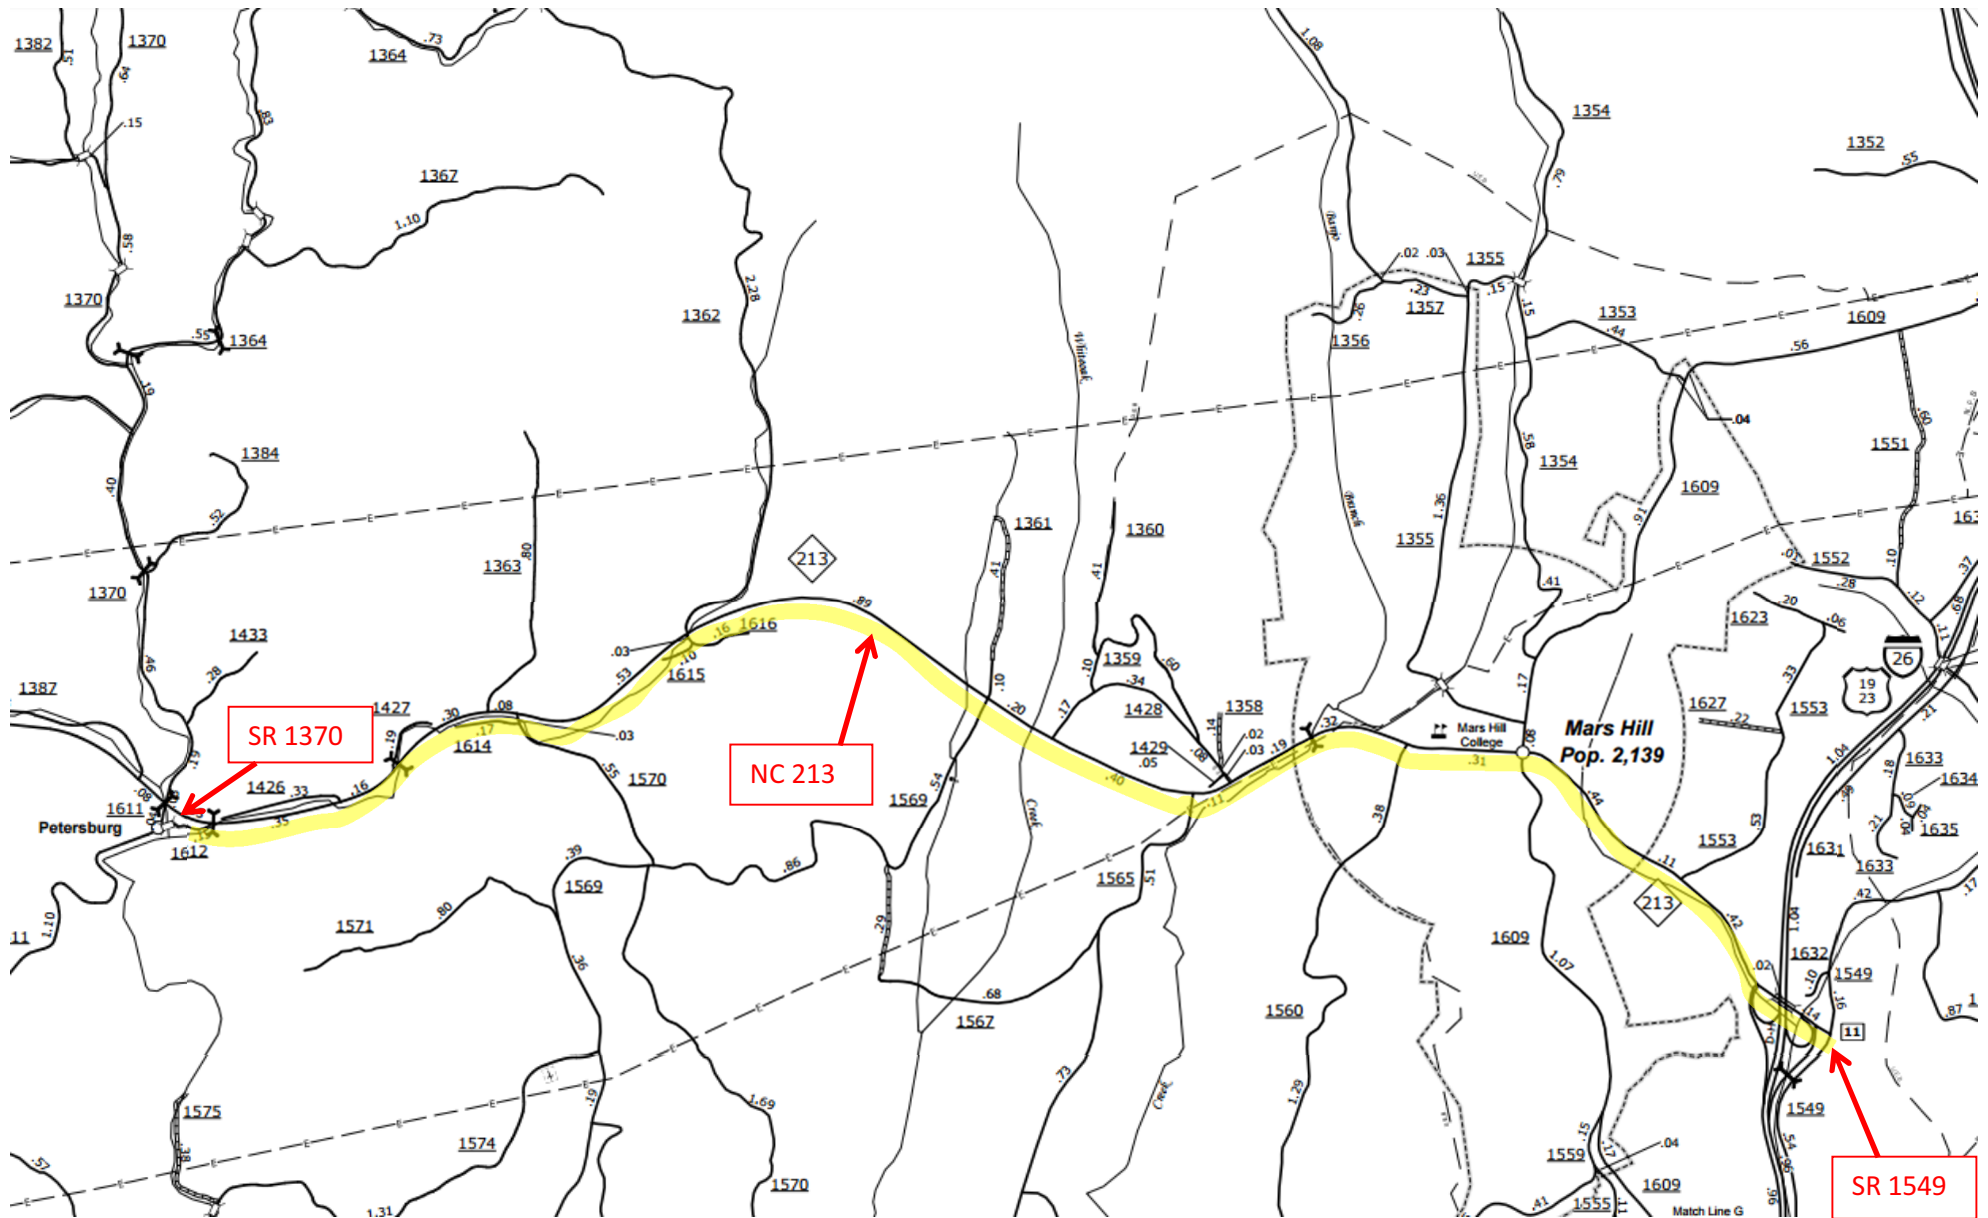

Crack Sealing on US 19 from I-26 to Yancey County Line

Crack Sealing on NC 213 from SR 1370 (Grapevine Road) to SR 1549 (Calvin Edney Rd)

Crack Sealing Map for NC 213 from US 25/70 to SR 1611 (Silvermill Road)

Crack Sealing Map for NC 212 from NC 208 to Tennessee State Line