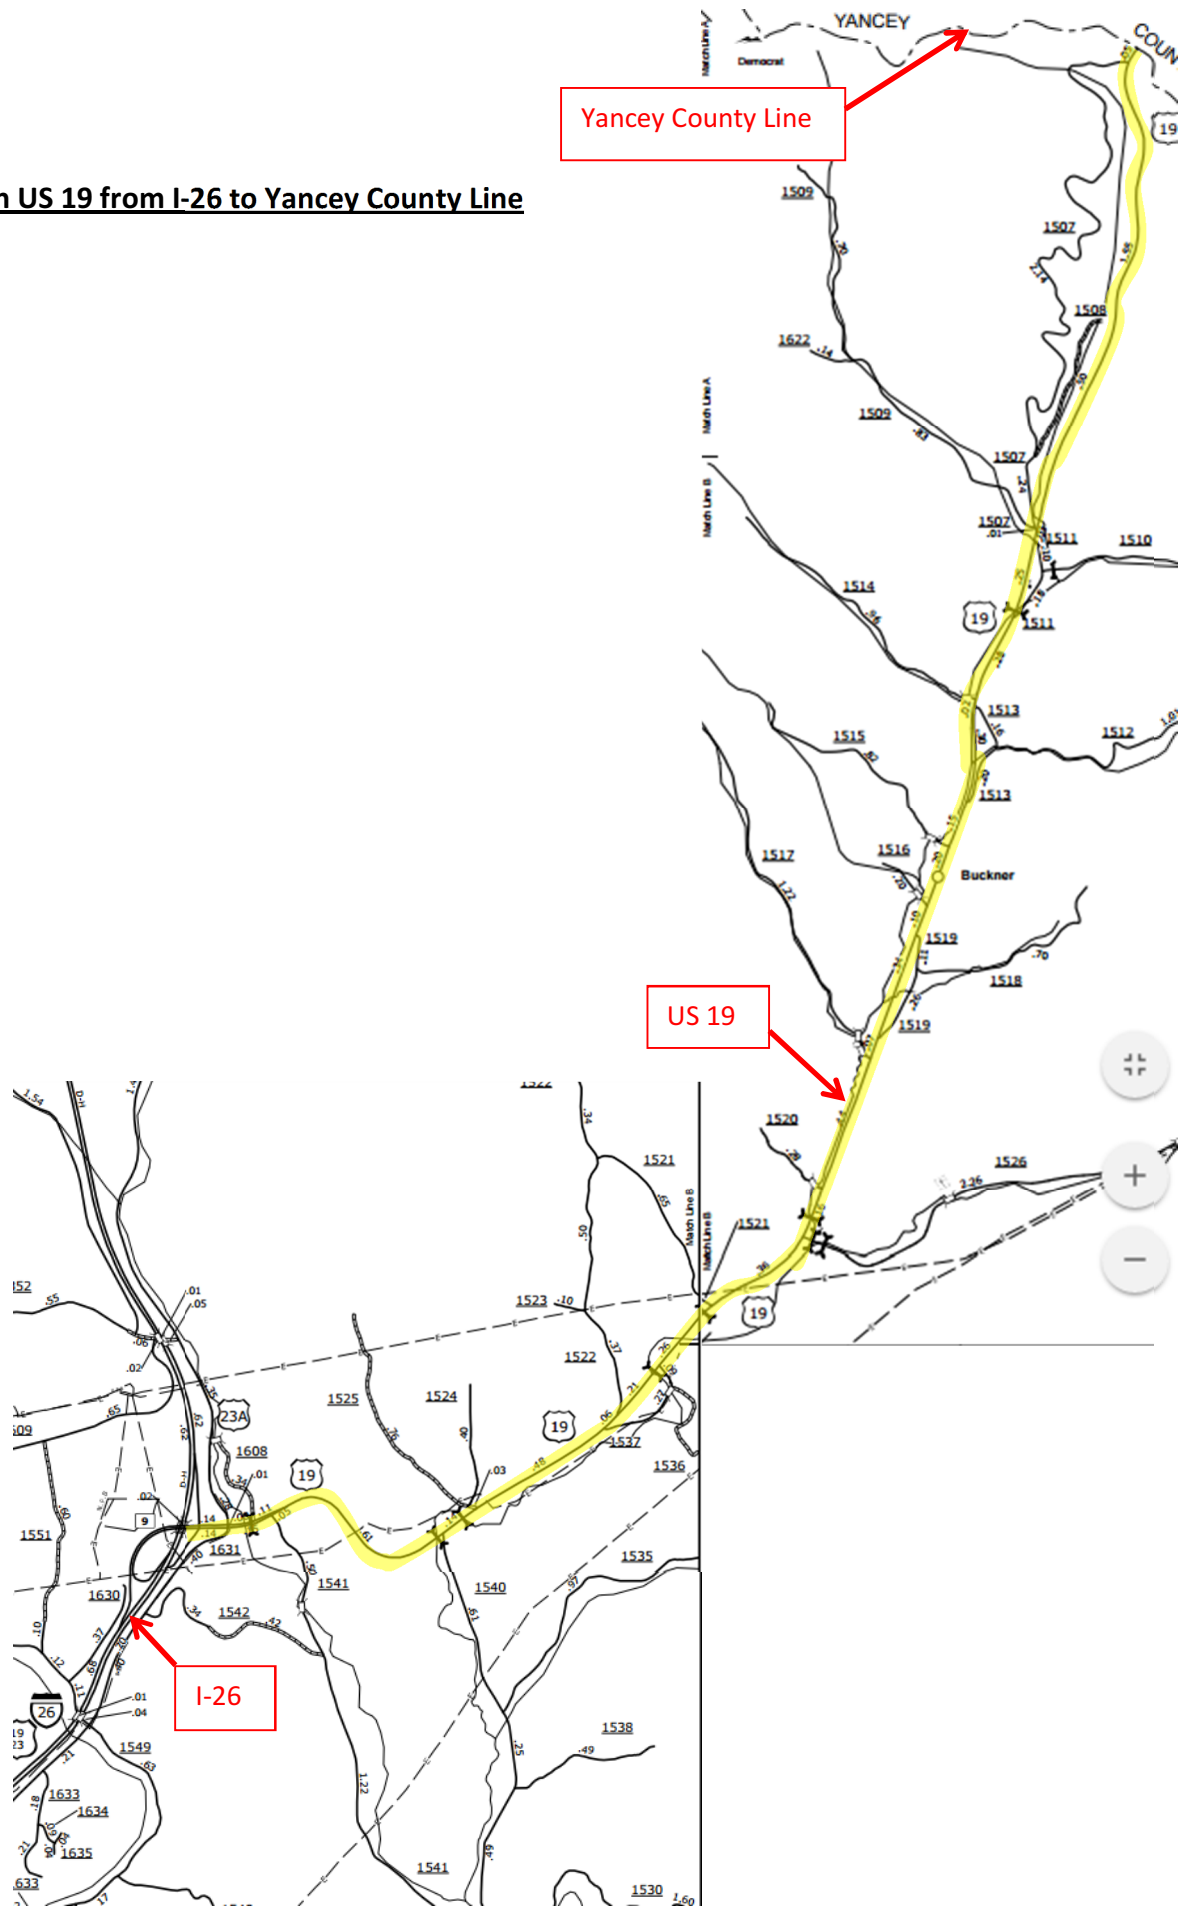

Crack Sealing on US 19 from I-26 to Yancey County Line

Crack Sealing on NC 213 from SR 1370 (Grapevine Road) to SR 1549 (Calvin Edney Rd)

Crack Sealing Map for NC 213 from US 25/70 to SR 1611 (Silvermill Road)

Crack Sealing Map for NC 212 from NC 208 to Tennessee State Line