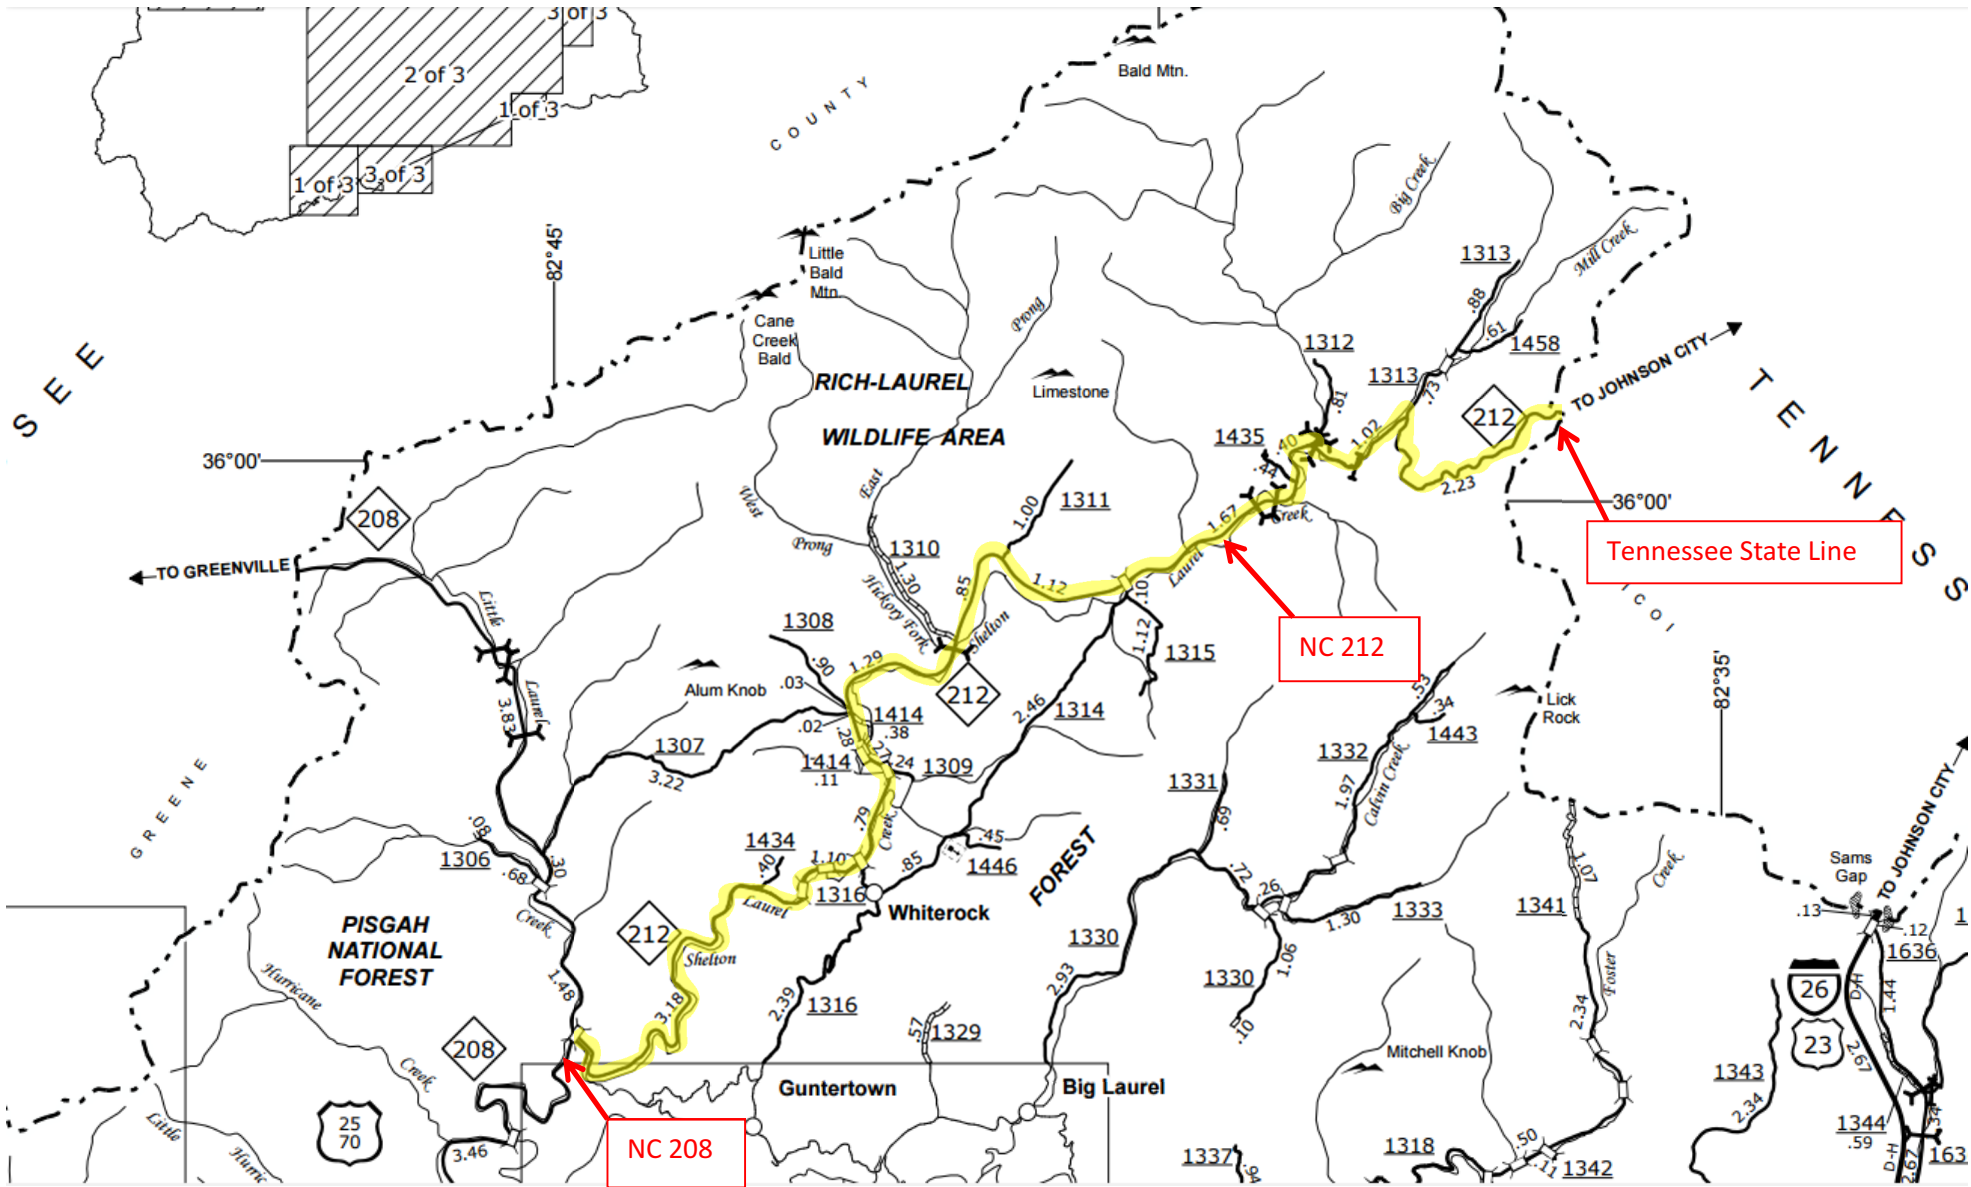

Crack Sealing on US 19 from I-26 to Yancey County Line

Crack Sealing on NC 213 from SR 1370 (Grapevine Road) to SR 1549 (Calvin Edney Rd)

Crack Sealing Map for NC 213 from US 25/70 to SR 1611 (Silvermill Road)

Crack Sealing Map for NC 212 from NC 208 to Tennessee State Line